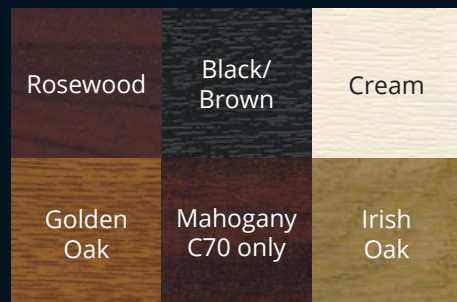

# Kömmerring

### Standard Foils

*Both sides or on smooth white*

*Both sides*

*On smooth white*

Contact your 'Choices' Installer  
for details on non standard  
colour options