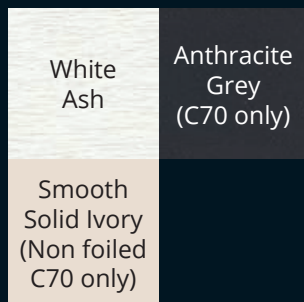

### Standard Foils

*Both sides or on smooth white*

*Both sides*

*On smooth white*

Contact your 'Choices' Installer  
for details on non standard  
colour options