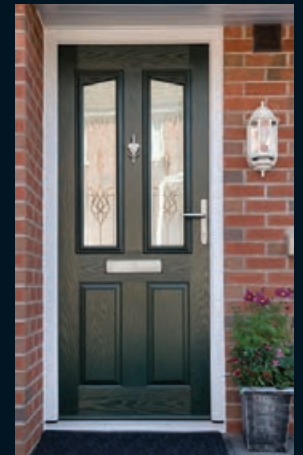

External colours always white internal

Slab Colour Upgrade

External only

*Extended lead time

Frame Colour

White both sides

Frame Colour Upgrade

On white only