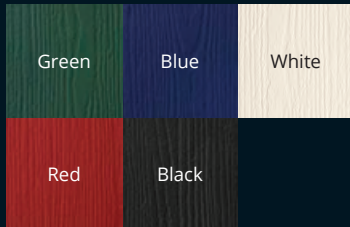

Residor are the most secure GRP composite doors on the market. With a wide range of colour and glass options available, each door range is fully customisable to you.

All doors include

- ✓ Glazing cassettes
- ✓ Through colour weather bar
- ✓ Clear/obscure glazed units
- ✓ 70mm Veka outer frame
- ✓ ERA lock and keeps
- ✓ Ultion 35/35 cylinder
- ✓ Lever/Lever handles: White/Gold/Black/Chrome/Brushed Chrome
- ✓ White edge band only

For PAS 24 add

- ✓ 6.8mm laminate glass
- ✓ If letterplate is to be fitted it must be Trojan and Cowl TS008 must be fitted

Cowl TS008

For SBD add

- ✓ All of PAS 24
- ✓ Viewer
- ✓ Door Guard

Slab Colour Options

External colours always white internal

Slab Colour Upgrade

External only

*Extended lead time

Frame Colour

White both sides

Frame Colour Upgrade

On white only